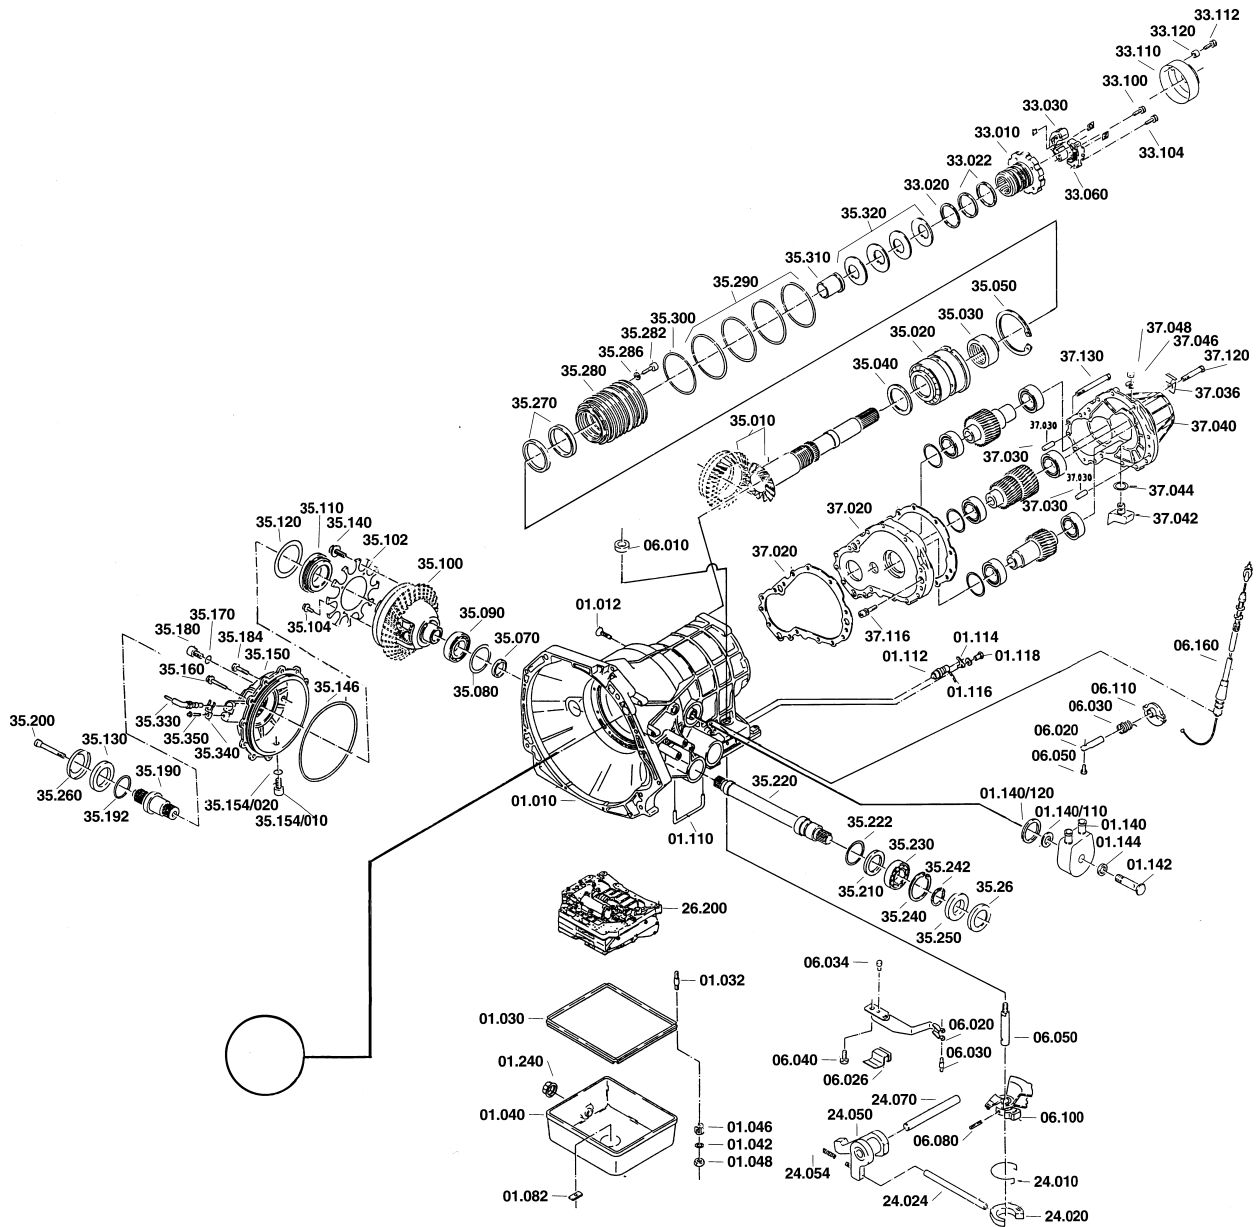

# MODEL 4HP18FL

Vehicle	Model	Model Year
Chrysler	Dodge Monaco Eagle Premier	1988 - 1992

Repair Kits		Common Use Parts	
1. Filter Kit	4HP18FKC	Filter	1036 226 013
2. Seal Kit (paper & rubber)	1050 298 003	Pan Gasket	1050 301 036
3. Ring Kit (small hard parts)	4HP18MPSR	Brake Band	0501 208 881
4. Fiber Clutch Kit	4HP18CK	Stator Support	1050 222 042
5. Steel Clutch Kit	4HP18SK	Turbine Shaft	1050 202 006
		Valve Body Gasket	1036 326 062 +
			0634 326 430 +
			1036 326 117

# MODEL 4HP18FL

For Parts Reference Only